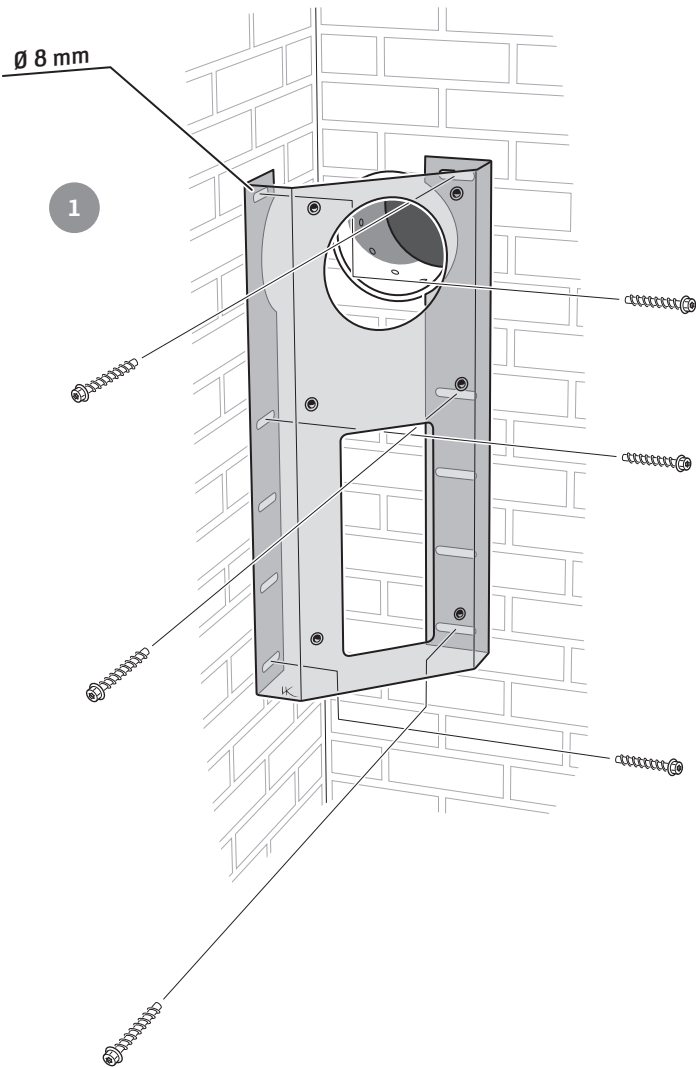

Contura

Wallbracket Corner
C810W / C856W Style

C810W Style

C856W Style

2

3

Contura

NIBE AB • Box 134 • SE-285 23 • Markaryd • Sweden
contura.eu

Contura reserves the right to change dimensions and procedures described in these instructions at any time without special notice. The current edition can be downloaded from contura.eu

811441 MAV Vägkonsol Hörn-0
2020-05-18