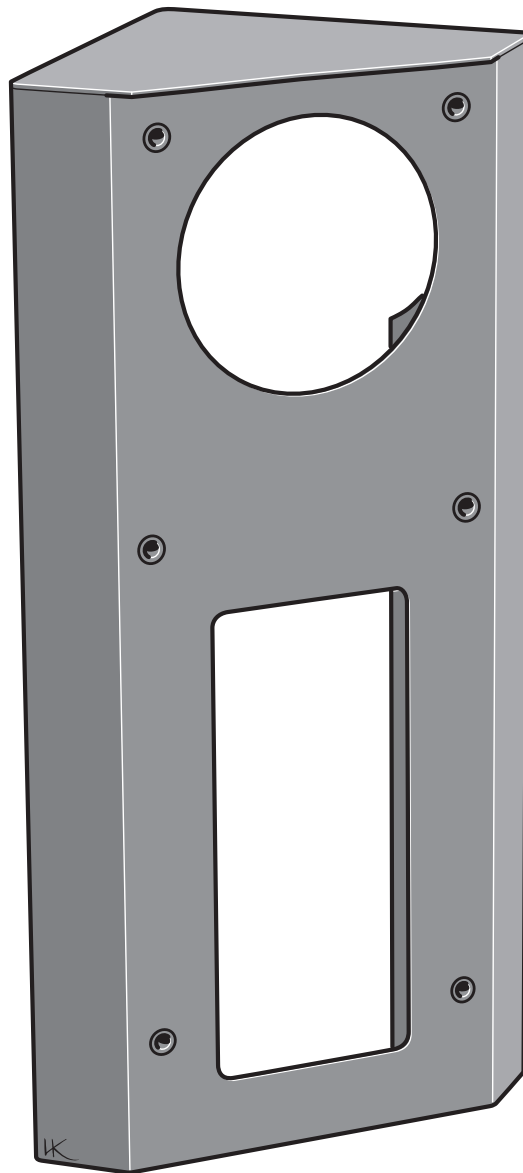

Contura

Wallbracket Corner
C810W / C856W Style

C810W Style

C856W Style

2

3

Contura

NIBE AB • Box 134 • SE-285 23 • Markaryd • Sweden
contura.eu

Contura reserves the right to change dimensions and procedures described in these instructions at any time without special notice. The current edition can be downloaded from contura.eu

811441 MAV Vägkonsol Hörn-0
2020-05-18