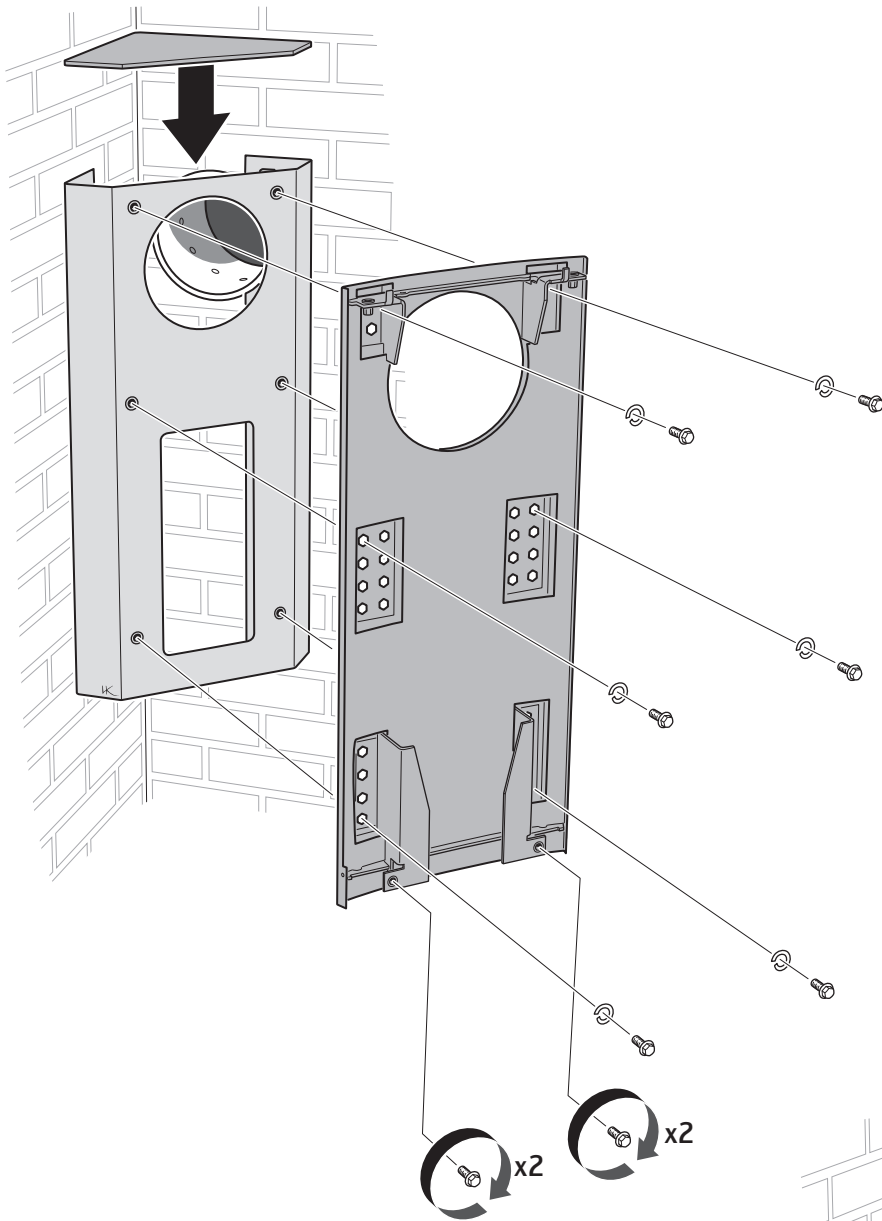

Contura

Wallbracket Corner
C810W / C856W Style

C810W Style

C856W Style

2

3

Contura

NIBE AB • Box 134 • SE-285 23 • Markaryd • Sweden
contura.eu

Contura reserves the right to change dimensions and procedures described in these instructions at any time without special notice. The current edition can be downloaded from contura.eu

811441 MAV Vägkonsol Hörn-0
2020-05-18