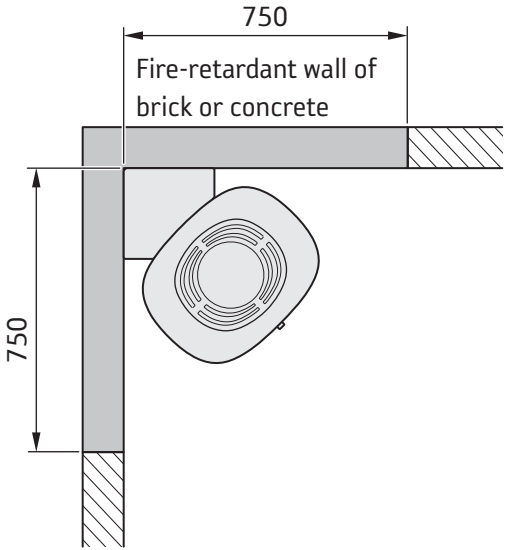

Contura

Wallbracket Corner
C810W / C856W Style

C810W Style

C856W Style

2

3

Contura

NIBE AB • Box 134 • SE-285 23 • Markaryd • Sweden
contura.eu

Contura reserves the right to change dimensions and procedures described in these instructions at any time without special notice. The current edition can be downloaded from contura.eu

811441 MAV Vägkonsol Hörn-0
2020-05-18