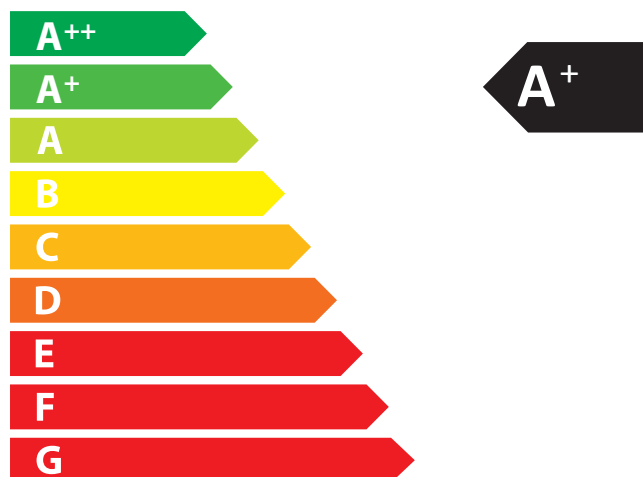

ENERGY EFFICIENCY

Class A+
Direct heat output 6,0 kW
EEI 108,5
Efficiency 81,0 %

Follow the installation instructions and only
use the recommended type of fuel.

Contura i30/i31(A/T/S)

ENERGIA · ЕНЕРГИЯ · ΕΝΕΡΓΕΙΑ · ENERGIJA · ENERGY · ENERGIE · ENERGI