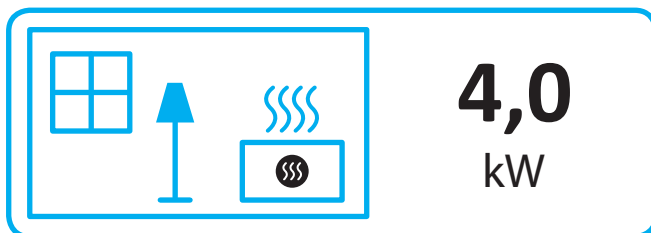

Contura

811344 Energiklassifikation Ci4-serien-2
2020-09-07

MANUFACTURER

Name NIBE AB / Contura
Address Box 134, Skulptörvägen 10
SE-285 23 Markaryd, Sweden

PRODUCT

Type designation Contura i4

ENERGY EFFICIENCY

Class A
Direct heat output 4,0 kW
EEI 104,4
Efficiency 78,2 %

Follow the installation instructions and only
use the recommended type of fuel.

ENERG
енергия · ενεργεια

Contura

i4

ENERGIA · ЕНЕРГИЯ · ΕΝΕΡΓΕΙΑ · ENERGIJA · ENERGY · ENERGIE · ENERGI

2015/1186