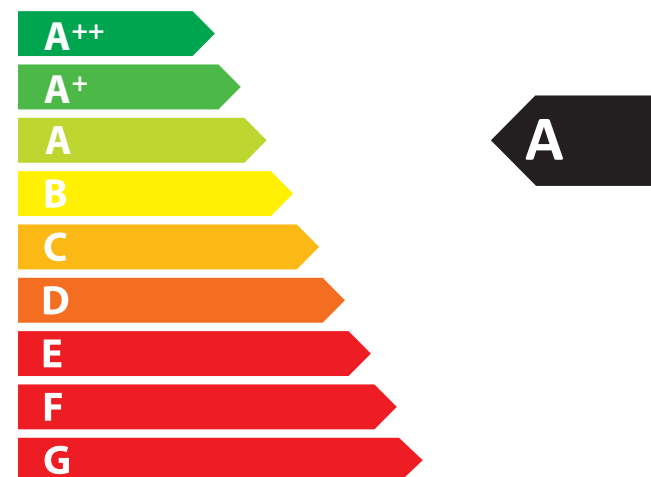

Contura

811344 Energiklassifikation Ci4-serien-2
2020-09-07

MANUFACTURER

Name NIBE AB / Contura
Address Box 134, Skulptörvägen 10
SE-285 23 Markaryd, Sweden

PRODUCT

Type designation Contura i4

ENERGY EFFICIENCY

Class A
Direct heat output 4,0 kW
EEI 104,4
Efficiency 78,2 %

Follow the installation instructions and only
use the recommended type of fuel.

ENERG
енергия · ενεργεια

Contura

i4

ENERGIA · ЕНЕРГИЯ · ΕΝΕΡΓΕΙΑ · ENERGIJA · ENERGY · ENERGIE · ENERGI

2015/1186