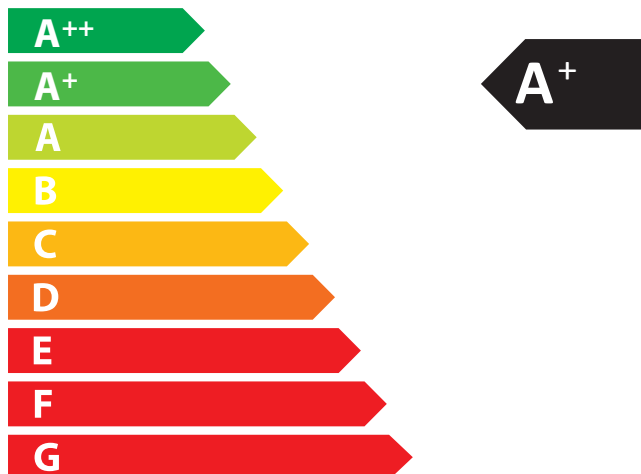

ENERGY EFFICIENCY

Class A+
Direct heat output 5,0 kW
EEI 107,0
Efficiency 80,0 %

Follow the installation instructions and only
use the recommended type of fuel.

ENERG
енергия · ενεργεια

Contura

510/520(T/S)/556(T)/
586/590T/596(T)

5,0
kW

ENERGIA · ЕНЕРГИЯ · ΕΝΕΡΓΕΙΑ · ENERGIJA · ENERGY · ENERGIE · ENERGI

2015/1186