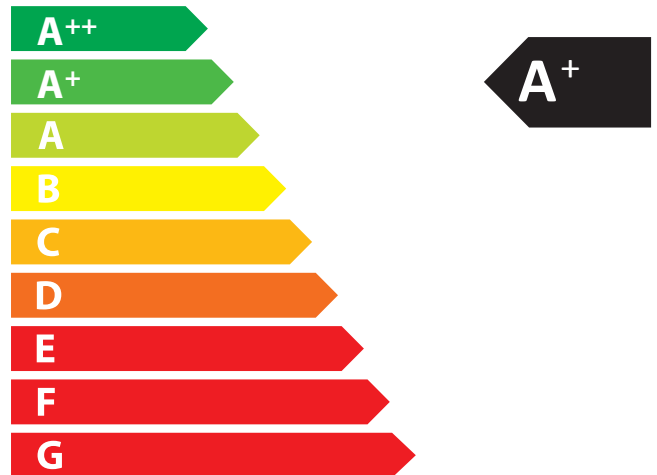

Contura

811334 Energiklassifikation C50-serien-2
2020-10-20

MANUFACTURER

Name NIBE AB / Contura
Address Box 134, Skulptörvägen 10
SE-285 23 Markaryd, Sweden

PRODUCT

Type designation Contura 51/52(T)/54(T)

ENERGY EFFICIENCY

Class A+
Direct heat output 5,0 kW
EEI 109 %
Efficiency 81,1 %

Follow the installation instructions and only
use the recommended type of fuel.

ENERG
енергия · ενεργεια
Y IJA
IE IA

Contura

51/52(T)/54(T)

5,0
kW

ENERGIA · ЕНЕРГИЯ · ΕΝΕΡΓΕΙΑ · ENERGIJA · ENERGY · ENERGIE · ENERGI

2015/1186