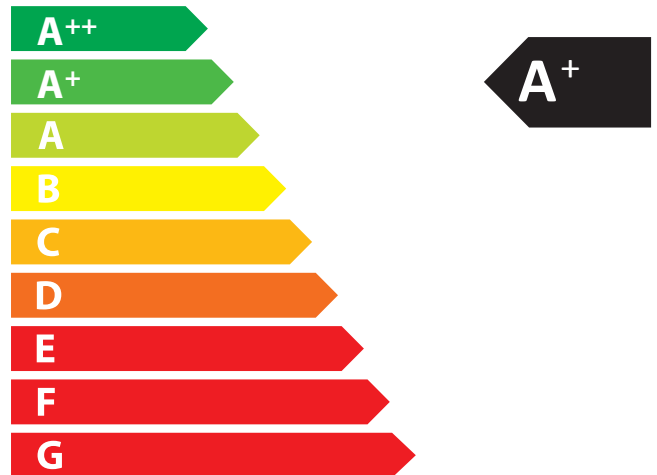

Class A+
Direct heat output 5,0 kW
EEI 106,4
Efficiency 79,6 %

Follow the installation instructions and only
use the recommended type of fuel.

ENERG Y IJA
енергия · ενεργεια IE IA

Contura

51/52(T)/54(T)

5,0
kW