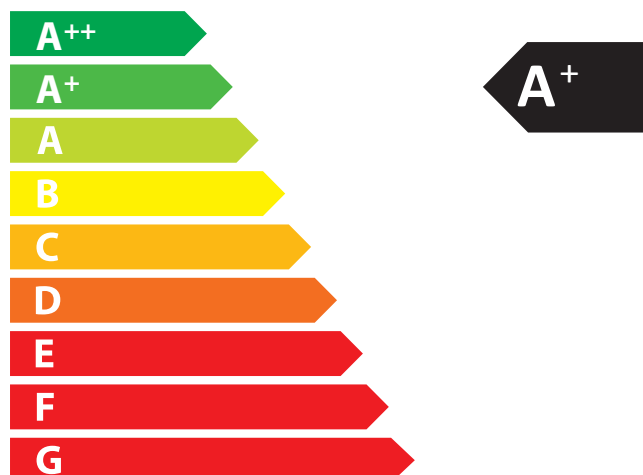

Contura

811333 Energiklassifikation C30-serien-2
2020-09-07

MANUFACTURER

Name NIBE AB / Contura
Address Box 134, Skulptörvägen 10
SE-285 23 Markaryd, Sweden

PRODUCT

Type designation Contura 34T/35(T)

ENERGY EFFICIENCY

Class A+
Direct heat output 5,0 kW
EEI 107,4
Efficiency 80,3 %

Follow the installation instructions and only
use the recommended type of fuel.

ENERG
енергия · ενεργεια

Contura

34T/35(T)

5,0
kW

ENERGIA · ЕНЕРГИЯ · ΕΝΕΡΓΕΙΑ · ENERGIJA · ENERGY · ENERGIE · ENERGI

2015/1186