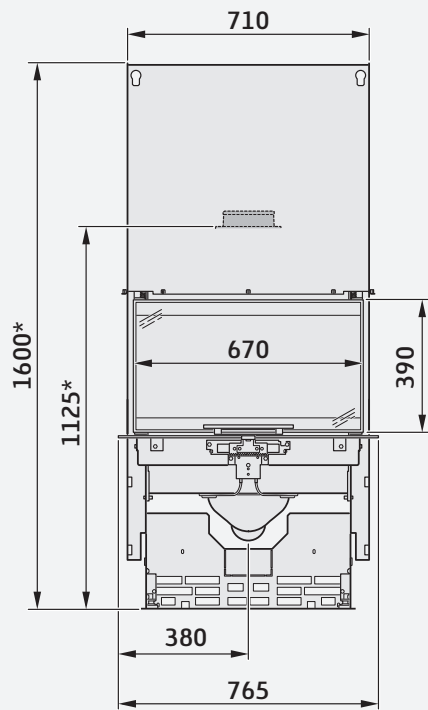

Contura i50 insert
left side

Contura i50 insert
front with recess frame