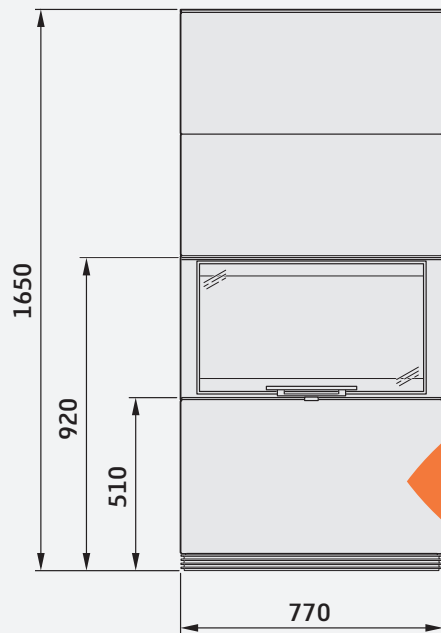

Contura i50 insert
front

More flexibility
in positioning
your fireplace

Contura i51

front

Easy to install. Safe to use.

Versatile recess

The Contura i50 insert is now easier than ever to install so you can start enjoying the warmth and comfort it provides without delay. The Contura i50 is available with two different recess frames – one of them allows you to build your own surround for more width at the base.