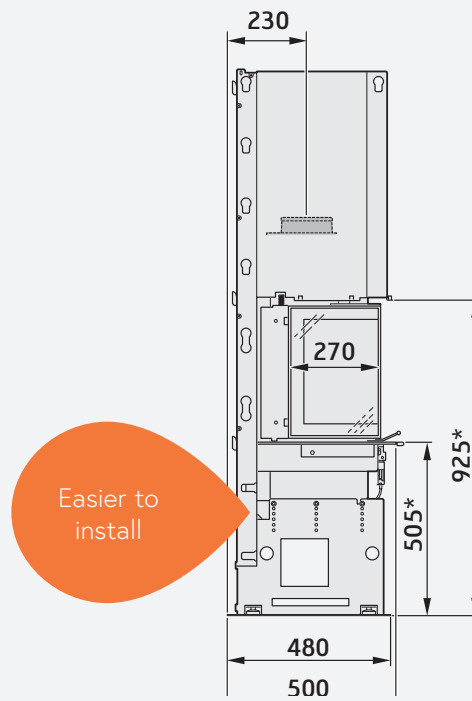

Contura i50 insert
left side