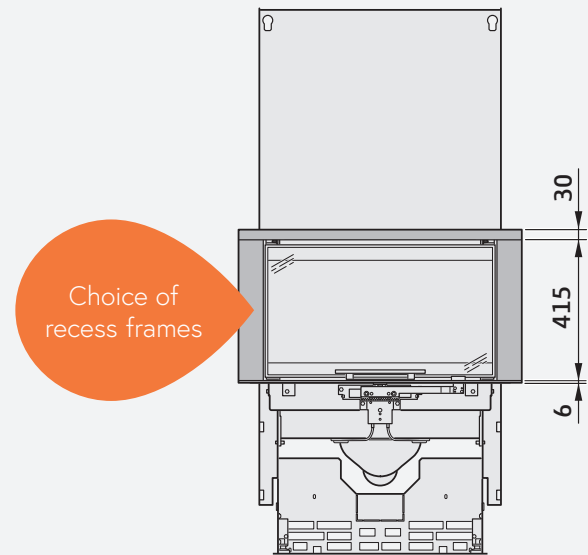

Contura i51A Artstone, Anthracite

**Contura i50** insert  
front

**Contura i50** insert  
left side

**Contura i50** insert  
front with recess frame

More flexibility  
in positioning  
your fireplace

**Contura i51**