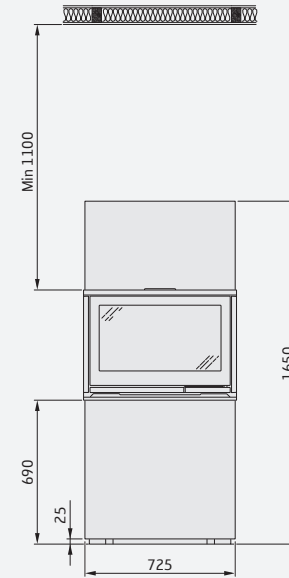

Details

Tall, glass on 3 sides

Height (mm)	2480
Width (mm)	725
Depth (mm)	450
Weight (kg) excl. cassette	68

Tall, glass on 2 sides, right or left

Height (mm)	2480
Width (mm)	835
Depth (mm)	450
Weight (kg) excl. cassette	78

Low, glass on 3 sides

Height (mm)	1650
Width (mm)	725
Depth (mm)	450
Weight (kg) excl. cassette	55

Optional extras: Extension kit 60 cm, hearth plate and outside air connection.

The price includes calcium silicate boards, cassette, screws, filler, corner protectors, heat-resistant adhesive and a hot air grille (paint is not included).

Dimensions