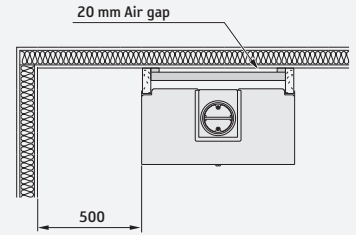

Details

Tall, glass on 3 sides

Height (mm)	2480
Width (mm)	725
Depth (mm)	450
Weight (kg) excl. cassette	68

Tall, glass on 2 sides, right or left

Height (mm)	2480
Width (mm)	835
Depth (mm)	450
Weight (kg) excl. cassette	78

Low, glass on 3 sides

Height (mm)	1650
Width (mm)	725
Depth (mm)	450
Weight (kg) excl. cassette	55

Optional extras: Extension kit 60 cm, hearth plate and outside air connection.

The price includes calcium silicate boards, cassette, screws, filler, corner protectors, heat-resistant adhesive and a hot air grille (paint is not included).

Dimensions