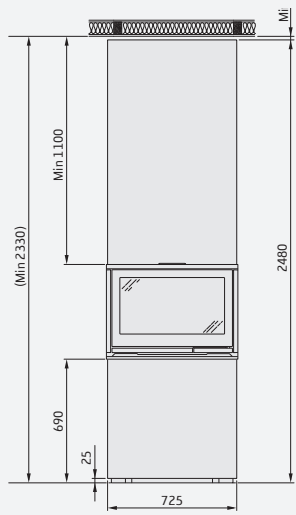

Details

Tall, glass on 3 sides

Height (mm)	2480
Width (mm)	725
Depth (mm)	450
Weight (kg) excl. cassette	68

Tall, glass on 2 sides, right or left

Height (mm)	2480
Width (mm)	835
Depth (mm)	450
Weight (kg) excl. cassette	78

Low, glass on 3 sides

Height (mm)	1650
Width (mm)	725
Depth (mm)	450
Weight (kg) excl. cassette	55

Optional extras: Extension kit 60 cm, hearth plate and outside air connection.

The price includes calcium silicate boards, cassette, screws, filler, corner protectors, heat-resistant adhesive and a hot air grille (paint is not included).

Dimensions