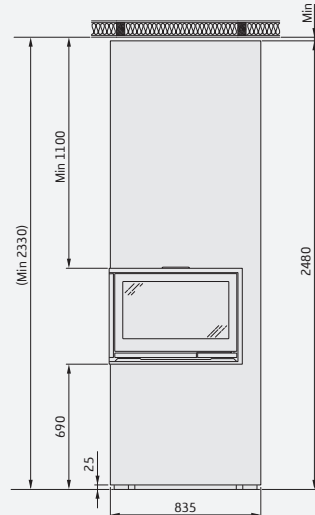

Details

Tall, glass on 3 sides

Height (mm)	2480
Width (mm)	725
Depth (mm)	450
Weight (kg) excl. cassette	68

Tall, glass on 2 sides, right or left

Height (mm)	2480
Width (mm)	835
Depth (mm)	450
Weight (kg) excl. cassette	78

Low, glass on 3 sides

Height (mm)	1650
Width (mm)	725
Depth (mm)	450
Weight (kg) excl. cassette	55

Optional extras: Extension kit 60 cm, hearth plate and outside air connection.

The price includes calcium silicate boards, cassette, screws, filler, corner protectors, heat-resistant adhesive and a hot air grille (paint is not included).

Dimensions