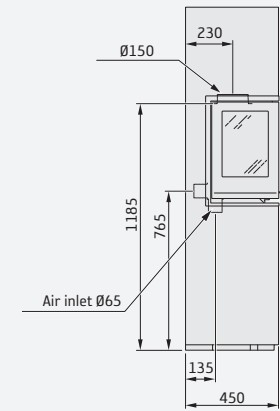

Details

Tall, glass on 3 sides

Height (mm)	2480
Width (mm)	725
Depth (mm)	450
Weight (kg) excl. cassette	68

Tall, glass on 2 sides, right or left

Height (mm)	2480
Width (mm)	835
Depth (mm)	450
Weight (kg) excl. cassette	78

Low, glass on 3 sides

Height (mm)	1650
Width (mm)	725
Depth (mm)	450
Weight (kg) excl. cassette	55

Optional extras: Extension kit 60 cm, hearth plate and outside air connection.

The price includes calcium silicate boards, cassette, screws, filler, corner protectors, heat-resistant adhesive and a hot air grille (paint is not included).

Dimensions