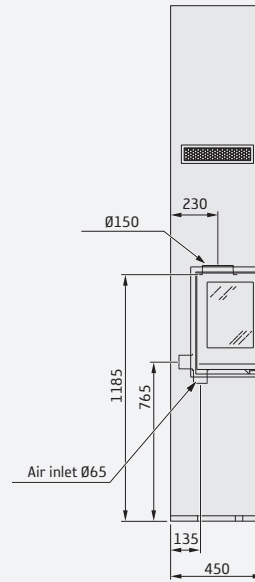

Details

Tall, glass on 3 sides

Height (mm)	2480
Width (mm)	725
Depth (mm)	450
Weight (kg) excl. cassette	68

Tall, glass on 2 sides, right or left

Height (mm)	2480
Width (mm)	835
Depth (mm)	450
Weight (kg) excl. cassette	78

Low, glass on 3 sides

Height (mm)	1650
Width (mm)	725
Depth (mm)	450
Weight (kg) excl. cassette	55

Optional extras: Extension kit 60 cm, hearth plate and outside air connection.

The price includes calcium silicate boards, cassette, screws, filler, corner protectors, heat-resistant adhesive and a hot air grille (paint is not included).

Dimensions