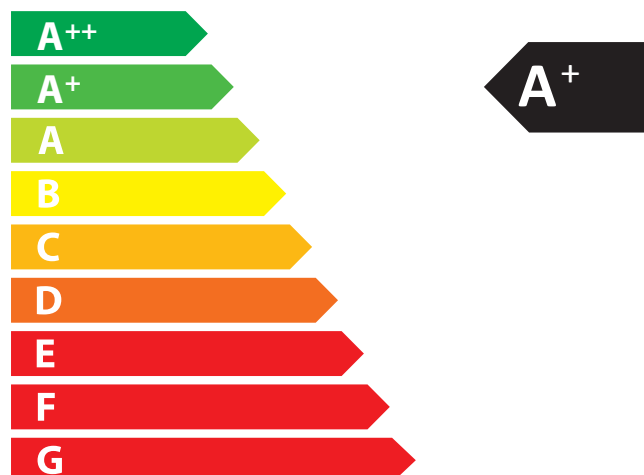

Class A+
Direct heat output 6,0 kW
EEI 108,5
Efficiency 81,0 %

Follow the installation instructions and only use the recommended type of fuel.

Contura

i60/i61(AN/A/T)

ENERGIA · ЕНЕРГИЯ · ΕΝΕΡΓΕΙΑ · ENERGIJA · ENERGY · ENERGIE · ENERGI