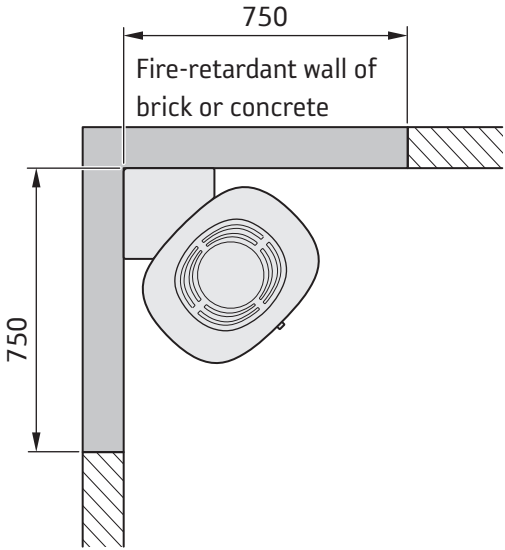

Contura

Wallbracket Corner
C810W / C856W Style

C810W Style

C856W Style

2

3

Contura

NIBE AB · Box 134 · SE-285 23 ? Markaryd · Sweden
contura.eu

Contura reserves the right to change dimensions and procedures described in these instructions at any time without special notice. The current edition can be downloaded from contura.eu

811441 MAV Vägkonsol Hörn-0
2020-05-18