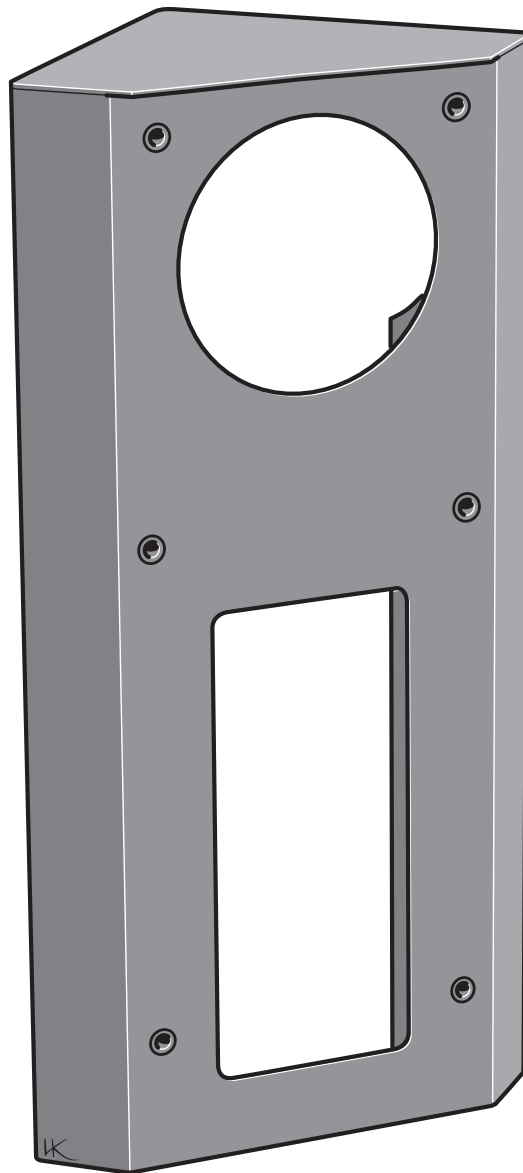

Contura

Wallbracket Corner
C810W / C856W Style

C810W Style

C856W Style

2

3

Contura

NIBE AB · Box 134 · SE-285 23 ? Markaryd · Sweden
contura.eu

Contura reserves the right to change dimensions and procedures described in these instructions at any time without special notice. The current edition can be downloaded from contura.eu

811441 MAV Vägkonsol Hörn-0
2020-05-18