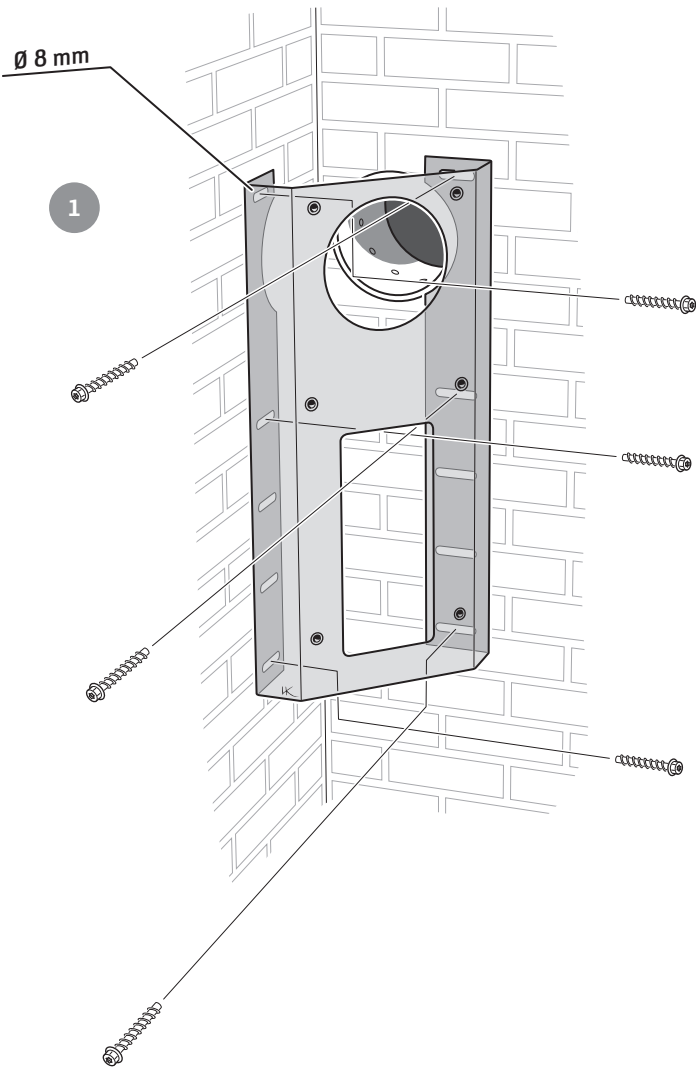

Contura

Wallbracket Corner
C810W / C856W Style

C810W Style

C856W Style

2

3

Contura

NIBE AB · Box 134 · SE-285 23 ? Markaryd · Sweden
contura.eu

Contura reserves the right to change dimensions and procedures described in these instructions at any time without special notice. The current edition can be downloaded from contura.eu

811441 MAV Vägkonsol Hörn-0
2020-05-18