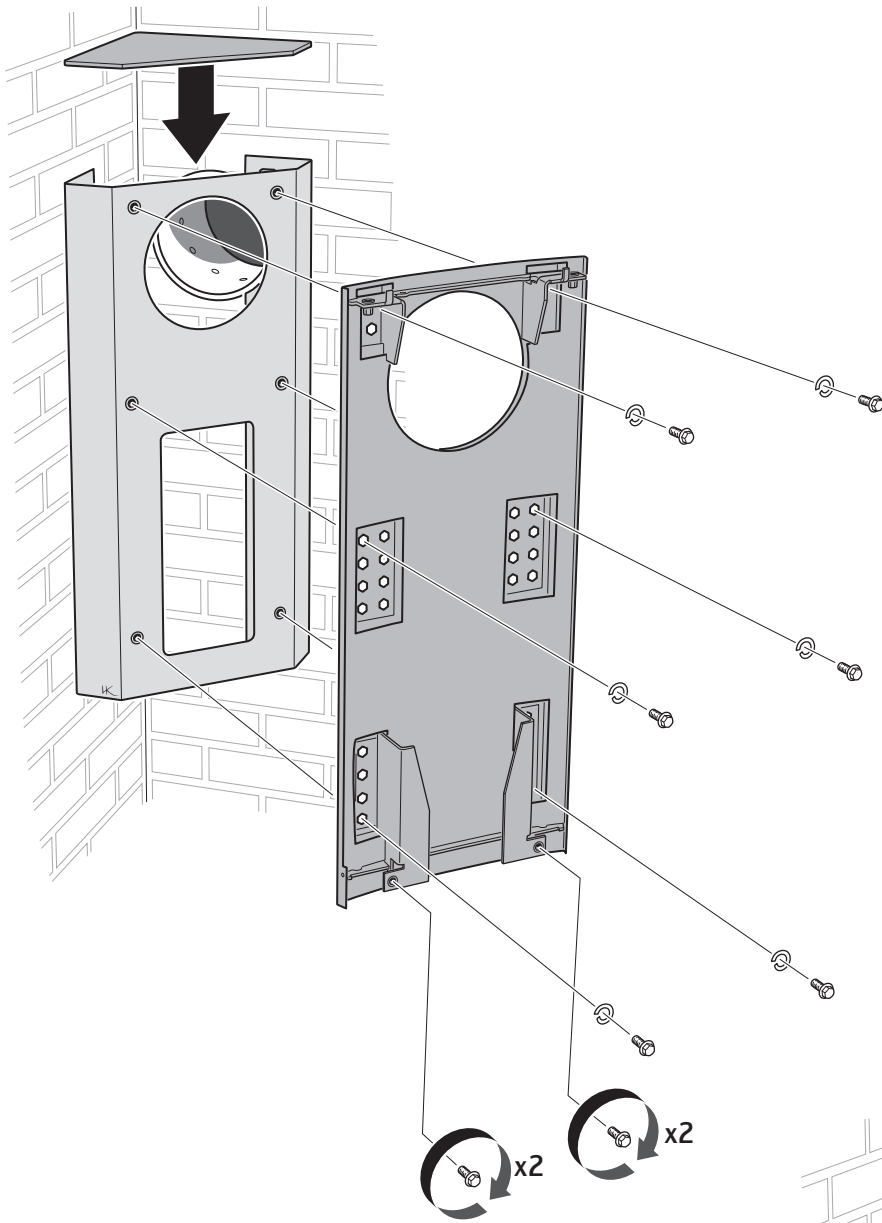

Contura

Wallbracket Corner
C810W / C856W Style

C810W Style

C856W Style

2

3

Contura

NIBE AB · Box 134 · SE-285 23 ? Markaryd · Sweden
contura.eu

Contura reserves the right to change dimensions and procedures described in these instructions at any time without special notice. The current edition can be downloaded from contura.eu

811441 MAV Vägkonsol Hörn-0
2020-05-18