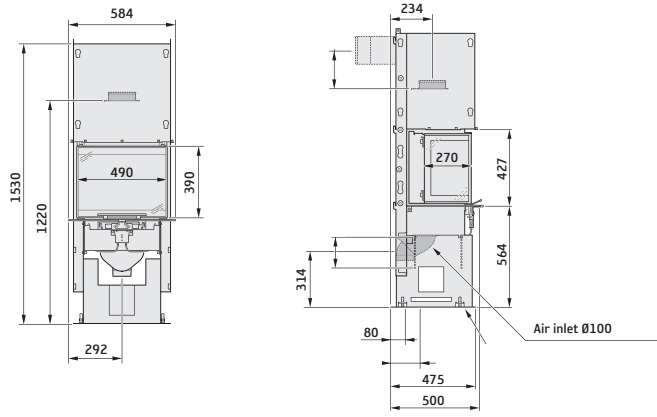

i61 features

i60