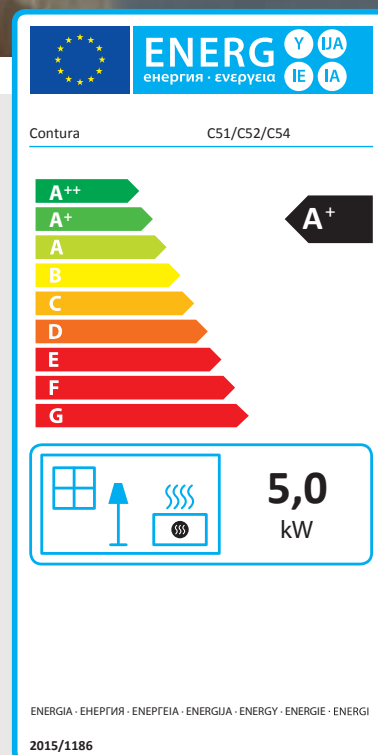

This is what Contura means by comfort with a clear conscience, both today and in the future.

Contents

Energy labelling	2
Quality of life	3
Contura 810L NEW!	4
Contura 51L	6
Contura i4 Classic	8
Contura i4 Modern	10
Contura i5L	12
Contura 330	14
Contura i6	16
Contura i7	18

Features

- Swedish design
- Versatile, small and robust
- Heats up to approx 90m²

Select Options

- Floor protector in black sheet metal
- Outside air connection

Specifications

- Output: 5 kW
- Efficiency: 82 %
- Height: 730 mm
- Width: 460 mm
- Depth: 360 mm
- Max. log length: 33 cm
- Energy classification: **A⁺**