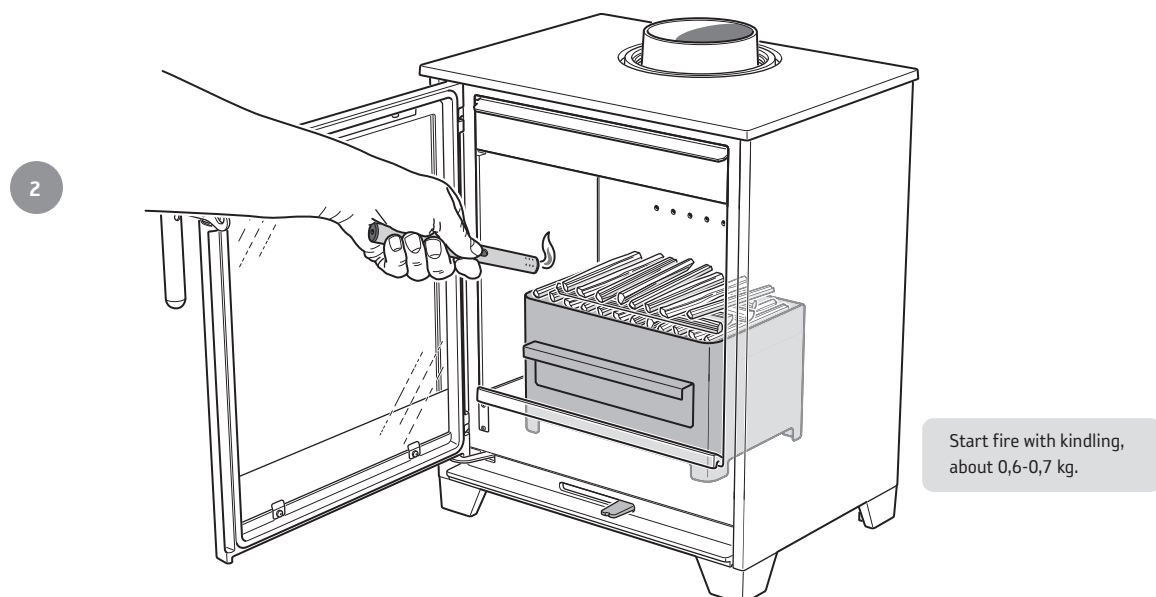

Contura

Multifuel box

811511 MAV Multifuel box-0
2022-04-20

Operating instructions

When using smokeless fuel remember to burn only anthracite or manufactured smokeless fuel briquettes. Never use bituminous coal or petroleum based fuels, these types of fuels will invalidate the product guarantee. The lighting is highly recommended to be made with kindling.

3

Add briquettes on top of the glowing embers, about 0,6-0,7 kg and close the door.

4

De-ash before refueling with 0,6-1,0 kg briquettes, refuel little and often for clean and efficient burning.