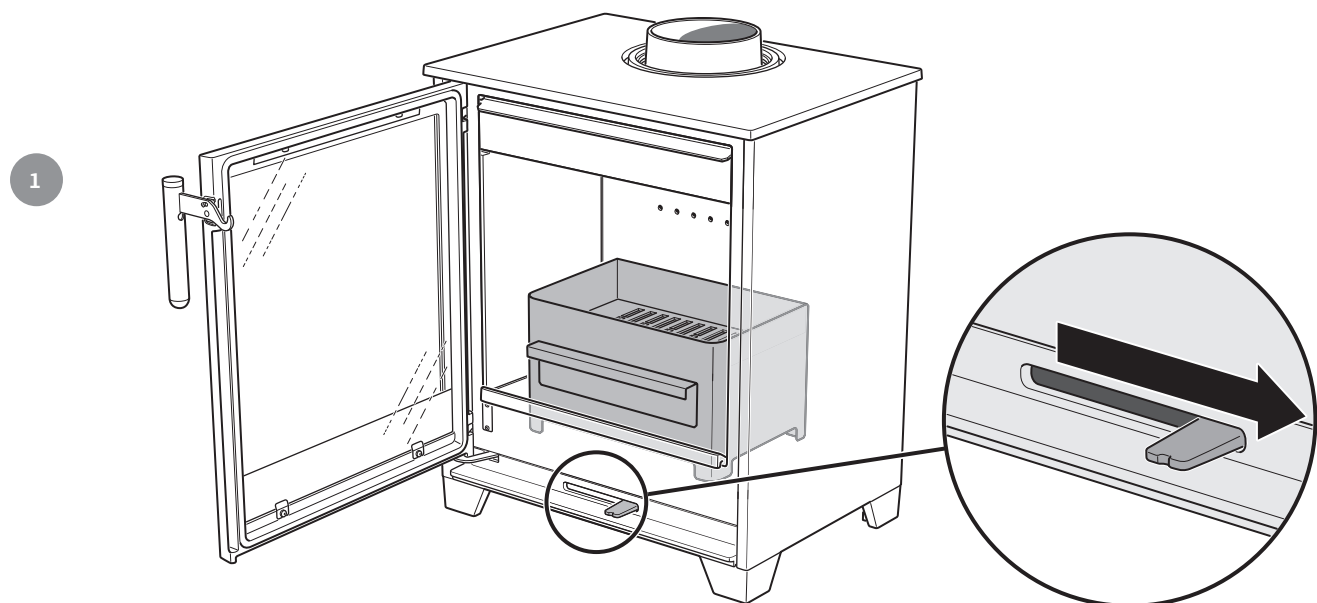

Contura

Multifuel box

811511 MAV Multifuel box-0
2022-04-20

Operating instructions

When using smokeless fuel remember to burn only anthracite or manufactured smokeless fuel briquettes. Never use bituminous coal or petroleum based fuels, these types of fuels will invalidate the product guarantee. The lighting is highly recommended to be made with kindling.

3

Add briquettes on top of the glowing embers, about 0,6-0,7 kg and close the door.

4

De-ash before refueling with 0,6-1,0 kg briquettes, refuel little and often for clean and efficient burning.