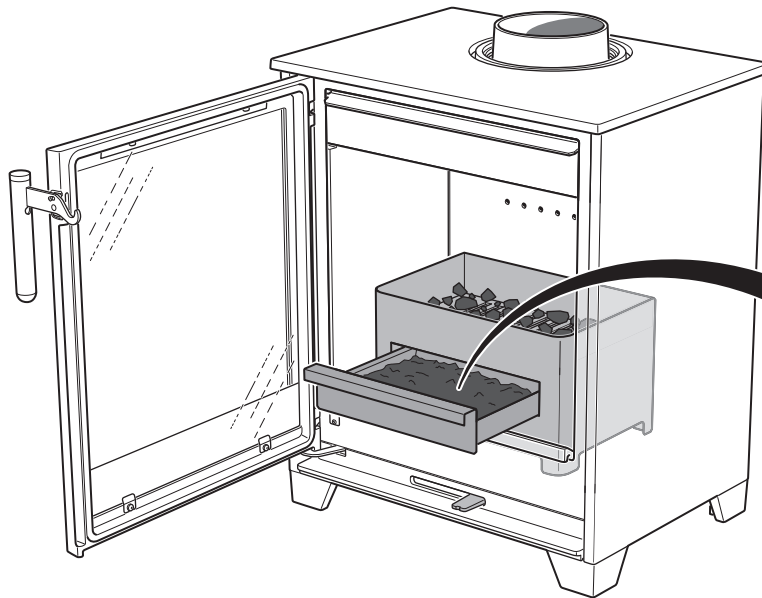

Contura

Multifuel box

811511 MAV Multifuel box-0
2022-04-20

Operating instructions

When using smokeless fuel remember to burn only anthracite or manufactured smokeless fuel briquettes. Never use bituminous coal or petroleum based fuels, these types of fuels will invalidate the product guarantee. The lighting is highly recommended to be made with kindling.

3

Add briquettes on top of the glowing embers, about 0,6-0,7 kg and close the door.

4

De-ash before refueling with 0,6-1,0 kg briquettes, refuel little and often for clean and efficient burning.