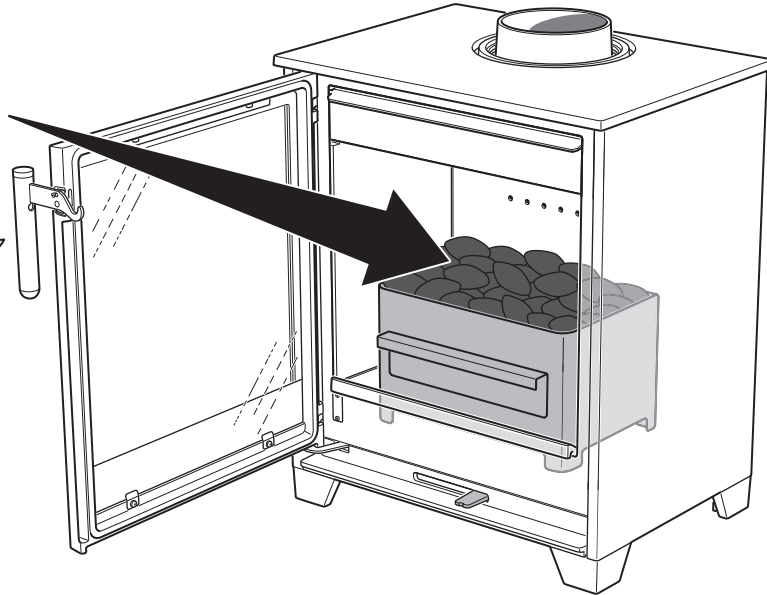

Contura

Multifuel box

811511 MAV Multifuel box-0
2022-04-20

Operating instructions

When using smokeless fuel remember to burn only anthracite or manufactured smokeless fuel briquettes. Never use bituminous coal or petroleum based fuels, these types of fuels will invalidate the product guarantee. The lighting is highly recommended to be made with kindling.

3

Add briquettes on top of the glowing embers, about 0,6-0,7 kg and close the door.

4

De-ash before refueling with 0,6-1,0 kg briquettes, refuel little and often for clean and efficient burning.