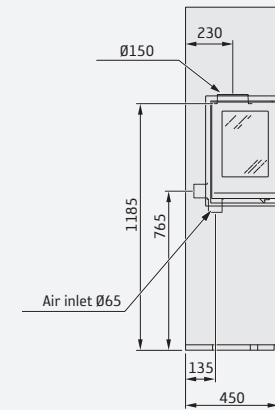

Details

Tall, glass on 3 sides

Height (mm)	2480
Width (mm)	725
Depth (mm)	450
Weight (kg) excl. cassette	68

Tall, glass on 2 sides, right or left

Height (mm)	2480
Width (mm)	835
Depth (mm)	450
Weight (kg) excl. cassette	78

Low, glass on 3 sides

Height (mm)	1650
Width (mm)	725
Depth (mm)	450
Weight (kg) excl. cassette	55

Optional extras: Extension kit 60 cm, hearth plate and outside air connection.

The price includes calcium silicate boards, cassette, screws, filler, corner protectors, heat-resistant adhesive and a hot air grille (paint is not included).

Dimensions