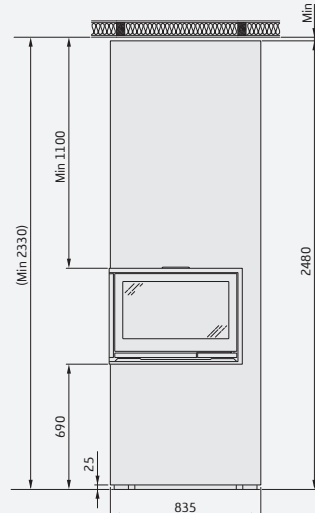

Details

Tall, glass on 3 sides

Height (mm)	2480
Width (mm)	725
Depth (mm)	450
Weight (kg) excl. cassette	68

Tall, glass on 2 sides, right or left

Height (mm)	2480
Width (mm)	835
Depth (mm)	450
Weight (kg) excl. cassette	78

Low, glass on 3 sides

Height (mm)	1650
Width (mm)	725
Depth (mm)	450
Weight (kg) excl. cassette	55

Optional extras: Extension kit 60 cm, hearth plate and outside air connection.

The price includes calcium silicate boards, cassette, screws, filler, corner protectors, heat-resistant adhesive and a hot air grille (paint is not included).

Dimensions