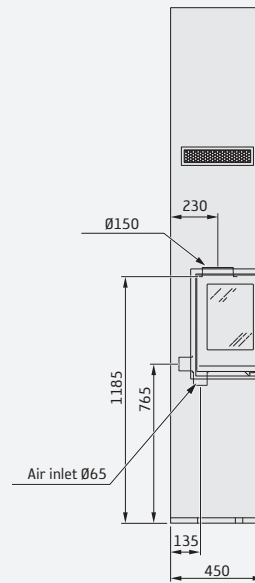

Details

Tall, glass on 3 sides

Height (mm)	2480
Width (mm)	725
Depth (mm)	450
Weight (kg) excl. cassette	68

Tall, glass on 2 sides, right or left

Height (mm)	2480
Width (mm)	835
Depth (mm)	450
Weight (kg) excl. cassette	78

Low, glass on 3 sides

Height (mm)	1650
Width (mm)	725
Depth (mm)	450
Weight (kg) excl. cassette	55

Optional extras: Extension kit 60 cm, hearth plate and outside air connection.

The price includes calcium silicate boards, cassette, screws, filler, corner protectors, heat-resistant adhesive and a hot air grille (paint is not included).

Dimensions