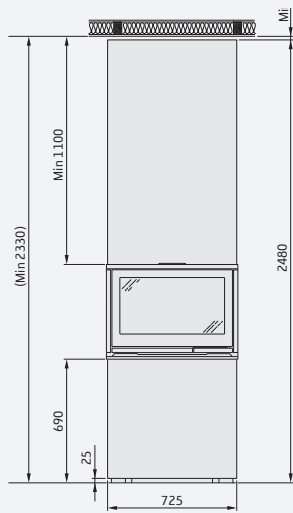

Details

Tall, glass on 3 sides

Height (mm)	2480
Width (mm)	725
Depth (mm)	450
Weight (kg) excl. cassette	68

Tall, glass on 2 sides, right or left

Height (mm)	2480
Width (mm)	835
Depth (mm)	450
Weight (kg) excl. cassette	78

Low, glass on 3 sides

Height (mm)	1650
Width (mm)	725
Depth (mm)	450
Weight (kg) excl. cassette	55

Optional extras: Extension kit 60 cm, hearth plate and outside air connection.

The price includes calcium silicate boards, cassette, screws, filler, corner protectors, heat-resistant adhesive and a hot air grille (paint is not included).

Dimensions