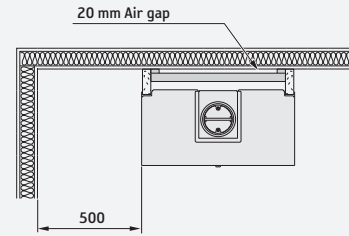

Details

Tall, glass on 3 sides

Height (mm)	2480
Width (mm)	725
Depth (mm)	450
Weight (kg) excl. cassette	68

Tall, glass on 2 sides, right or left

Height (mm)	2480
Width (mm)	835
Depth (mm)	450
Weight (kg) excl. cassette	78

Low, glass on 3 sides

Height (mm)	1650
Width (mm)	725
Depth (mm)	450
Weight (kg) excl. cassette	55

Optional extras: Extension kit 60 cm, hearth plate and outside air connection.

The price includes calcium silicate boards, cassette, screws, filler, corner protectors, heat-resistant adhesive and a hot air grille (paint is not included).

Dimensions