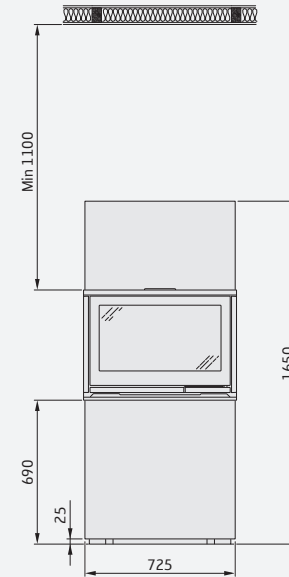

Details

Tall, glass on 3 sides

Height (mm)	2480
Width (mm)	725
Depth (mm)	450
Weight (kg) excl. cassette	68

Tall, glass on 2 sides, right or left

Height (mm)	2480
Width (mm)	835
Depth (mm)	450
Weight (kg) excl. cassette	78

Low, glass on 3 sides

Height (mm)	1650
Width (mm)	725
Depth (mm)	450
Weight (kg) excl. cassette	55

Optional extras: Extension kit 60 cm, hearth plate and outside air connection.

The price includes calcium silicate boards, cassette, screws, filler, corner protectors, heat-resistant adhesive and a hot air grille (paint is not included).

Dimensions