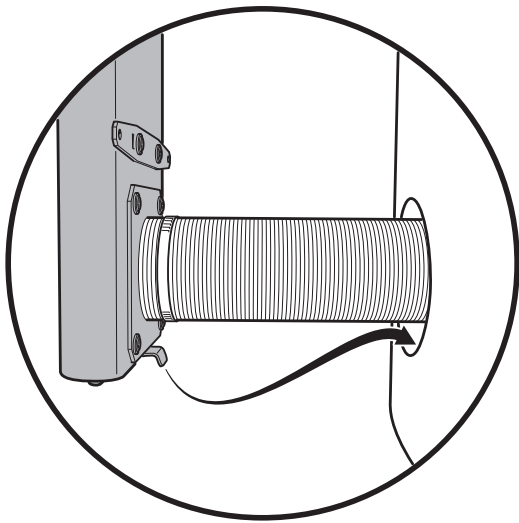

# INSTALLATION INSTRUCTION

1

2

7

8

9

811506 MAV Air Startmodul rygg-1  
2022-12-30

**NIBE**