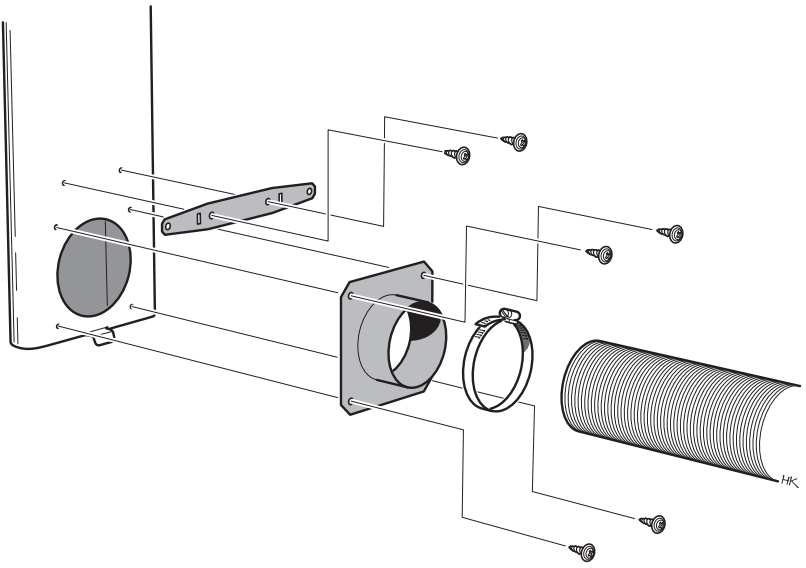

# INSTALLATION INSTRUCTION

1

2

7

8

9

811506 MAV Air Startmodul rygg-1  
2022-12-30

**NIBE**