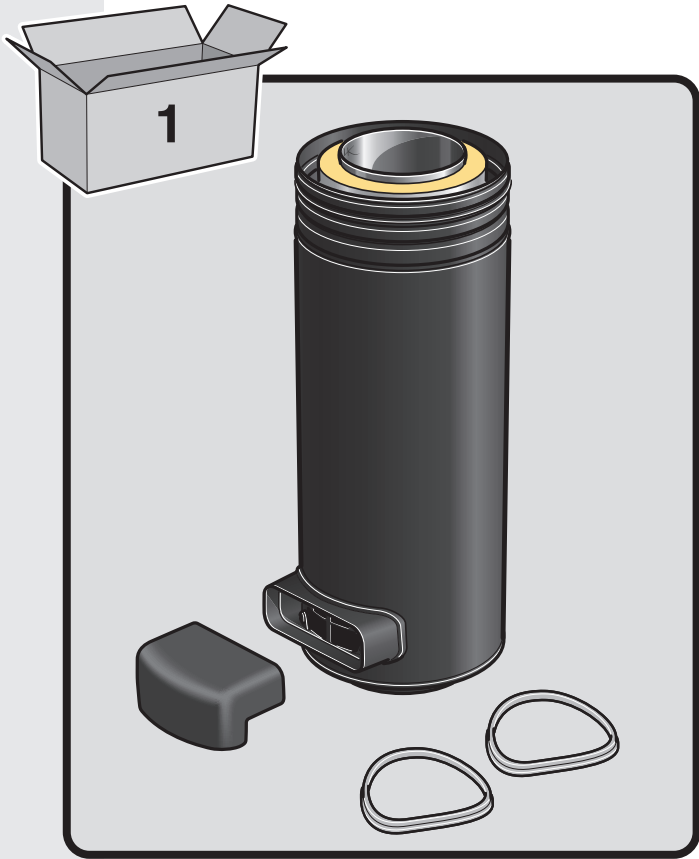

# INSTALLATION INSTRUCTION

1

2

7

8

9

811506 MAV Air Startmodul rygg-1  
2022-12-30

**NIBE**