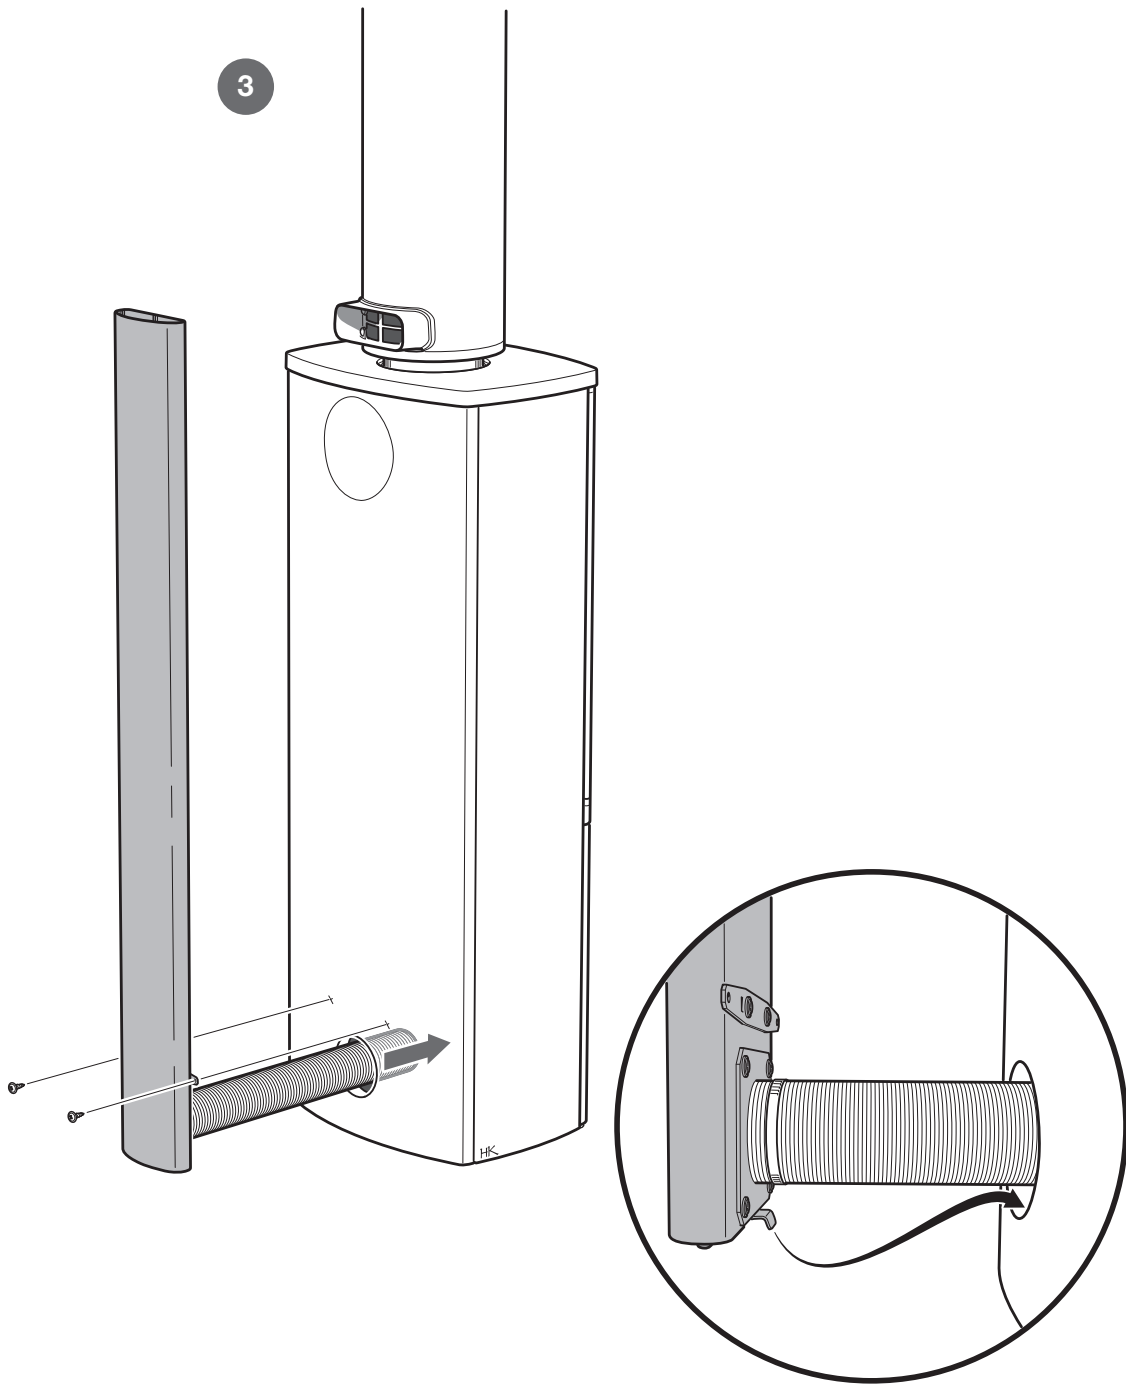

# INSTALLATION INSTRUCTION

1

2

7

8

9

811506 MAV Air Startmodul rygg-1  
2022-12-30

**NIBE**