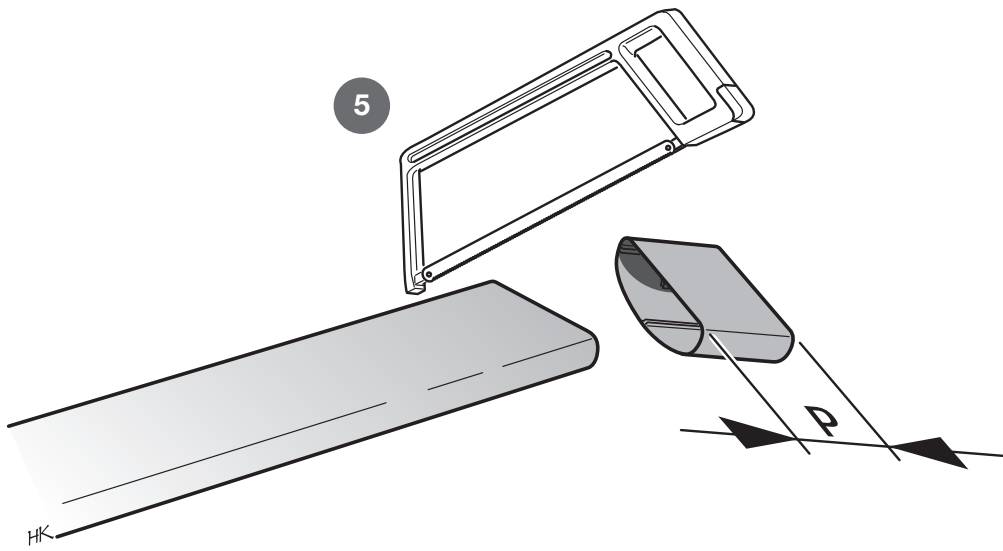

# INSTALLATION INSTRUCTION

1

2

7

8

9

811506 MAV Air Startmodul rygg-1  
2022-12-30

**NIBE**