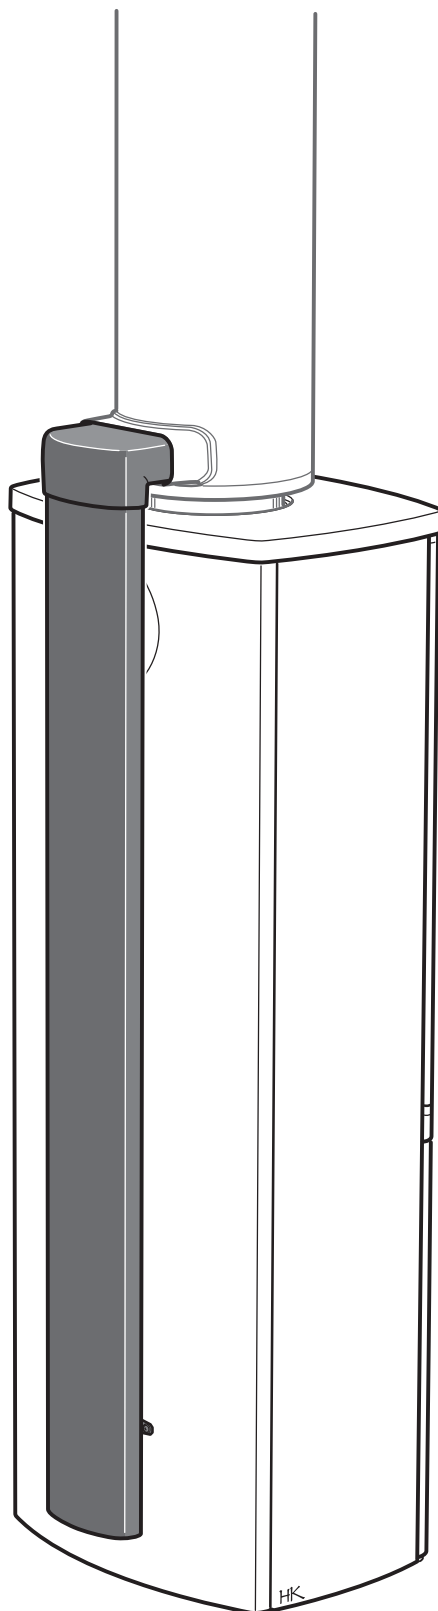

# INSTALLATION INSTRUCTION

1

2

7

8

9

811506 MAV Air Startmodul rygg-1  
2022-12-30

**NIBE**