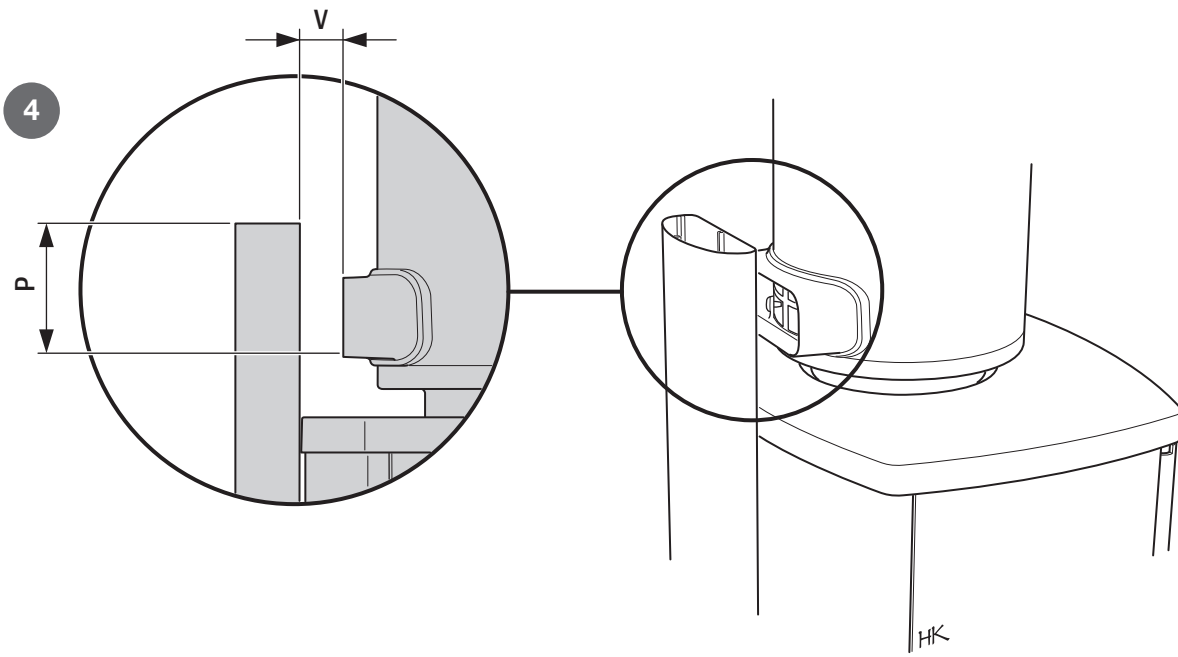

# INSTALLATION INSTRUCTION

1

2

7

8

9

811506 MAV Air Startmodul rygg-1  
2022-12-30

**NIBE**