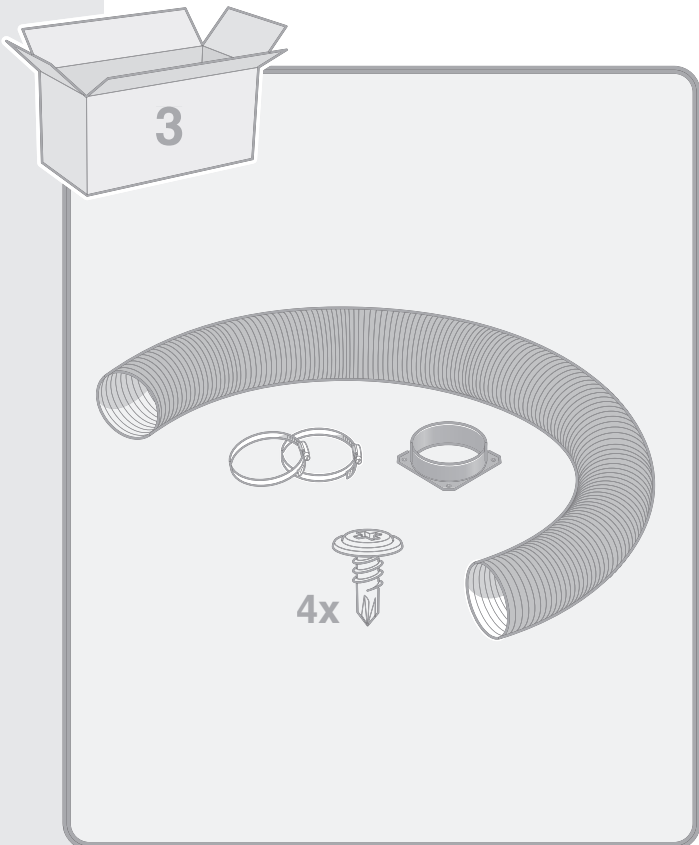

# INSTALLATION INSTRUCTION

1

2

7

8

9

811506 MAV Air Startmodul rygg-1  
2022-12-30

**NIBE**