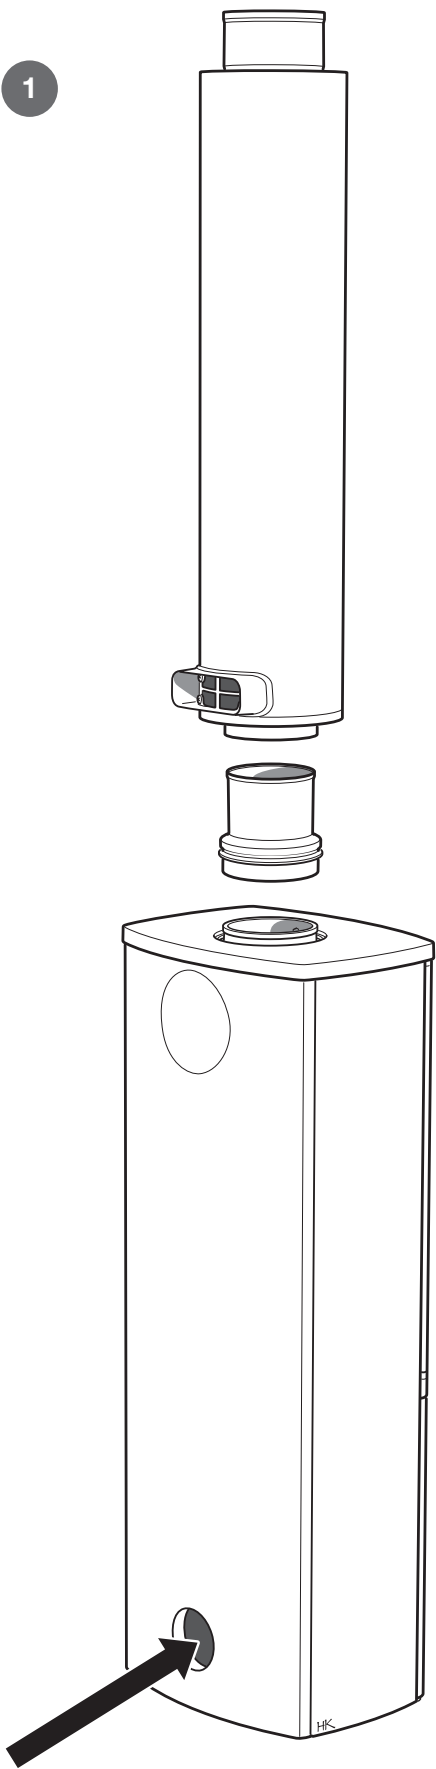

# INSTALLATION INSTRUCTION

1

2

7

8

9

811506 MAV Air Startmodul rygg-1  
2022-12-30

**NIBE**