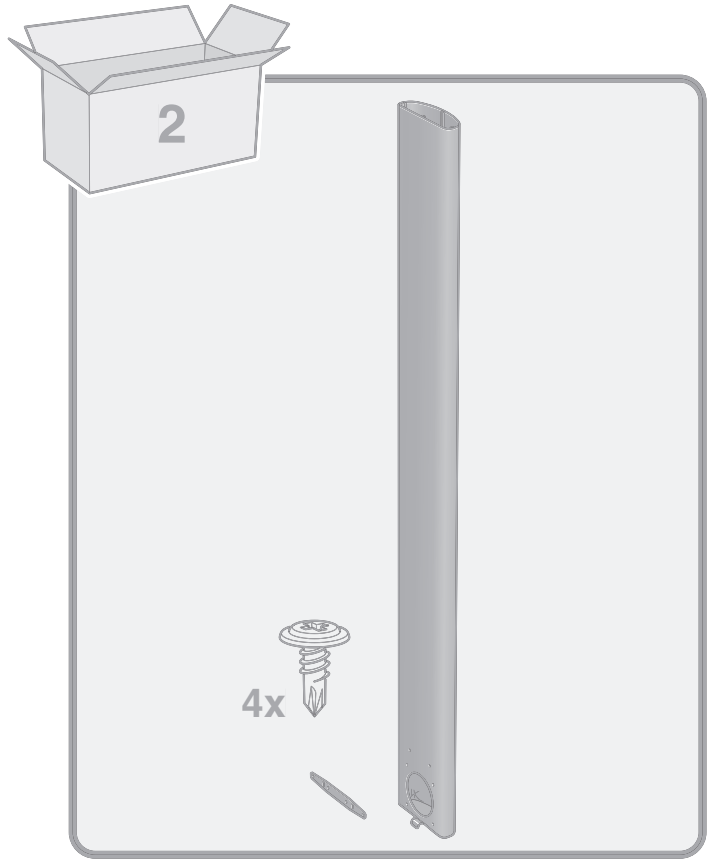

# INSTALLATION INSTRUCTION

1

2

7

8

9

811506 MAV Air Startmodul rygg-1  
2022-12-30

**NIBE**