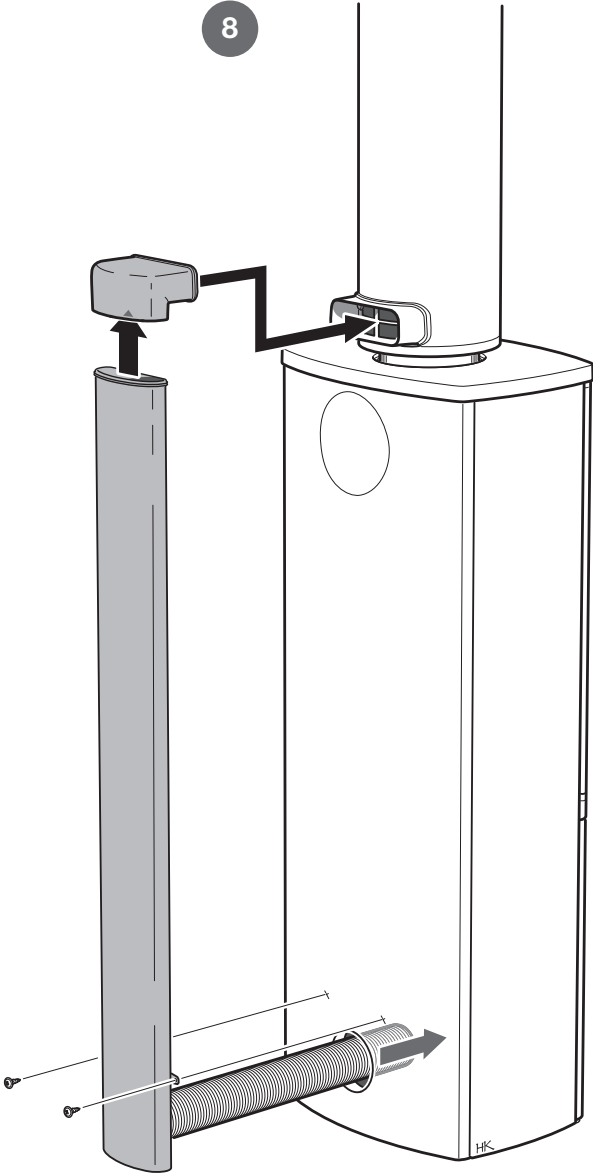

# INSTALLATION INSTRUCTION

1

2

7

8

9

811506 MAV Air Startmodul rygg-1  
2022-12-30

**NIBE**