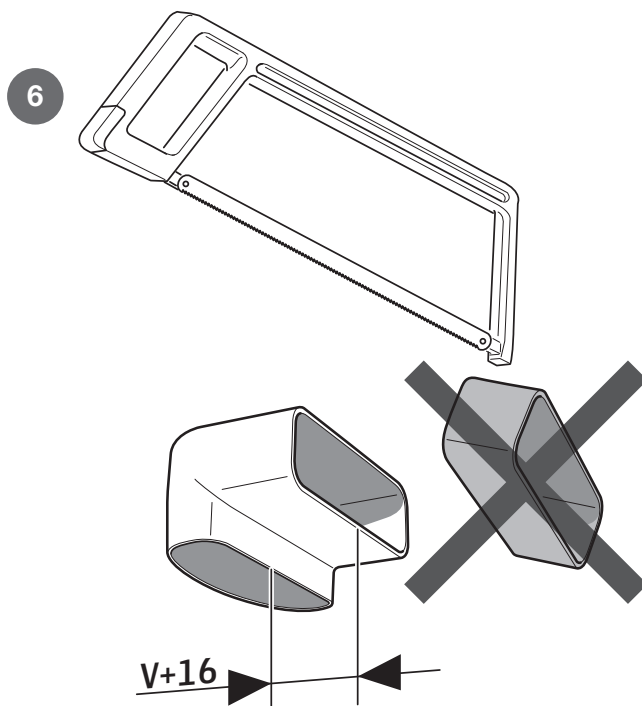

# INSTALLATION INSTRUCTION

1

2

7

8

9

811506 MAV Air Startmodul rygg-1  
2022-12-30

**NIBE**