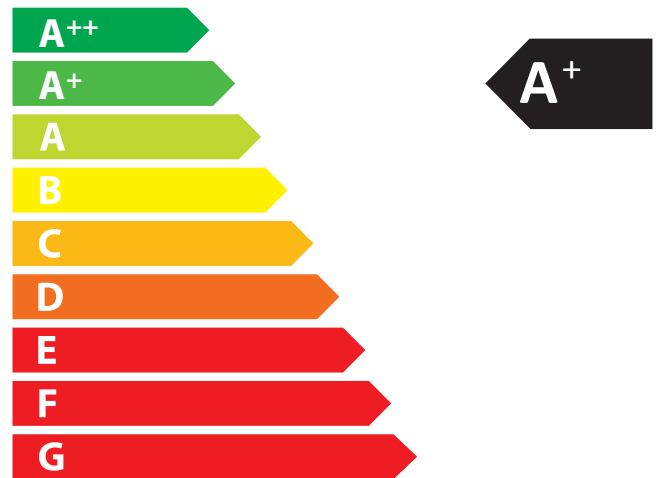

Contura

811342 Energiklassifikation C140-serien-1
2017-11-16

MANUFACTURER

Name NIBE AB / Contura
Address Box 134, Skulptörvägen 10
SE-285 23 Markaryd, Sweden

PRODUCT

Type designation Contura i40

ENERGY EFFICIENCY

Class A+
Direct heat output 7,0 kW
EEI 108,5
Efficiency 81,0 %

Follow the installation instructions and only use the recommended type of fuel.

ENERG
енергия · ενεργεια

Contura

Contura i40

7,0
kW

ENERGIA · ЕНЕРГИЯ · ΕΝΕΡΓΕΙΑ · ENERGIJA · ENERGY · ENERGIE · ENERGI

2015/1186