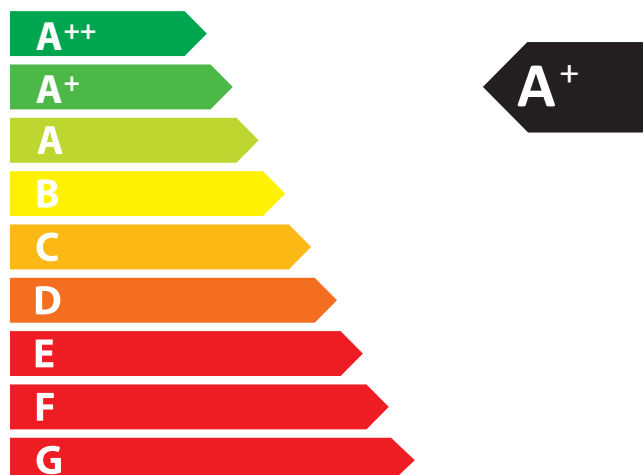

## ENERGY EFFICIENCY

Class A+  
Direct heat output 8,1kW  
EEI 127,3  
Efficiency 90,9 %

Follow the installation instructions and only use the recommended type of fuel.

ENERG  
енергия · ενεργεια

Contura

Contura 101